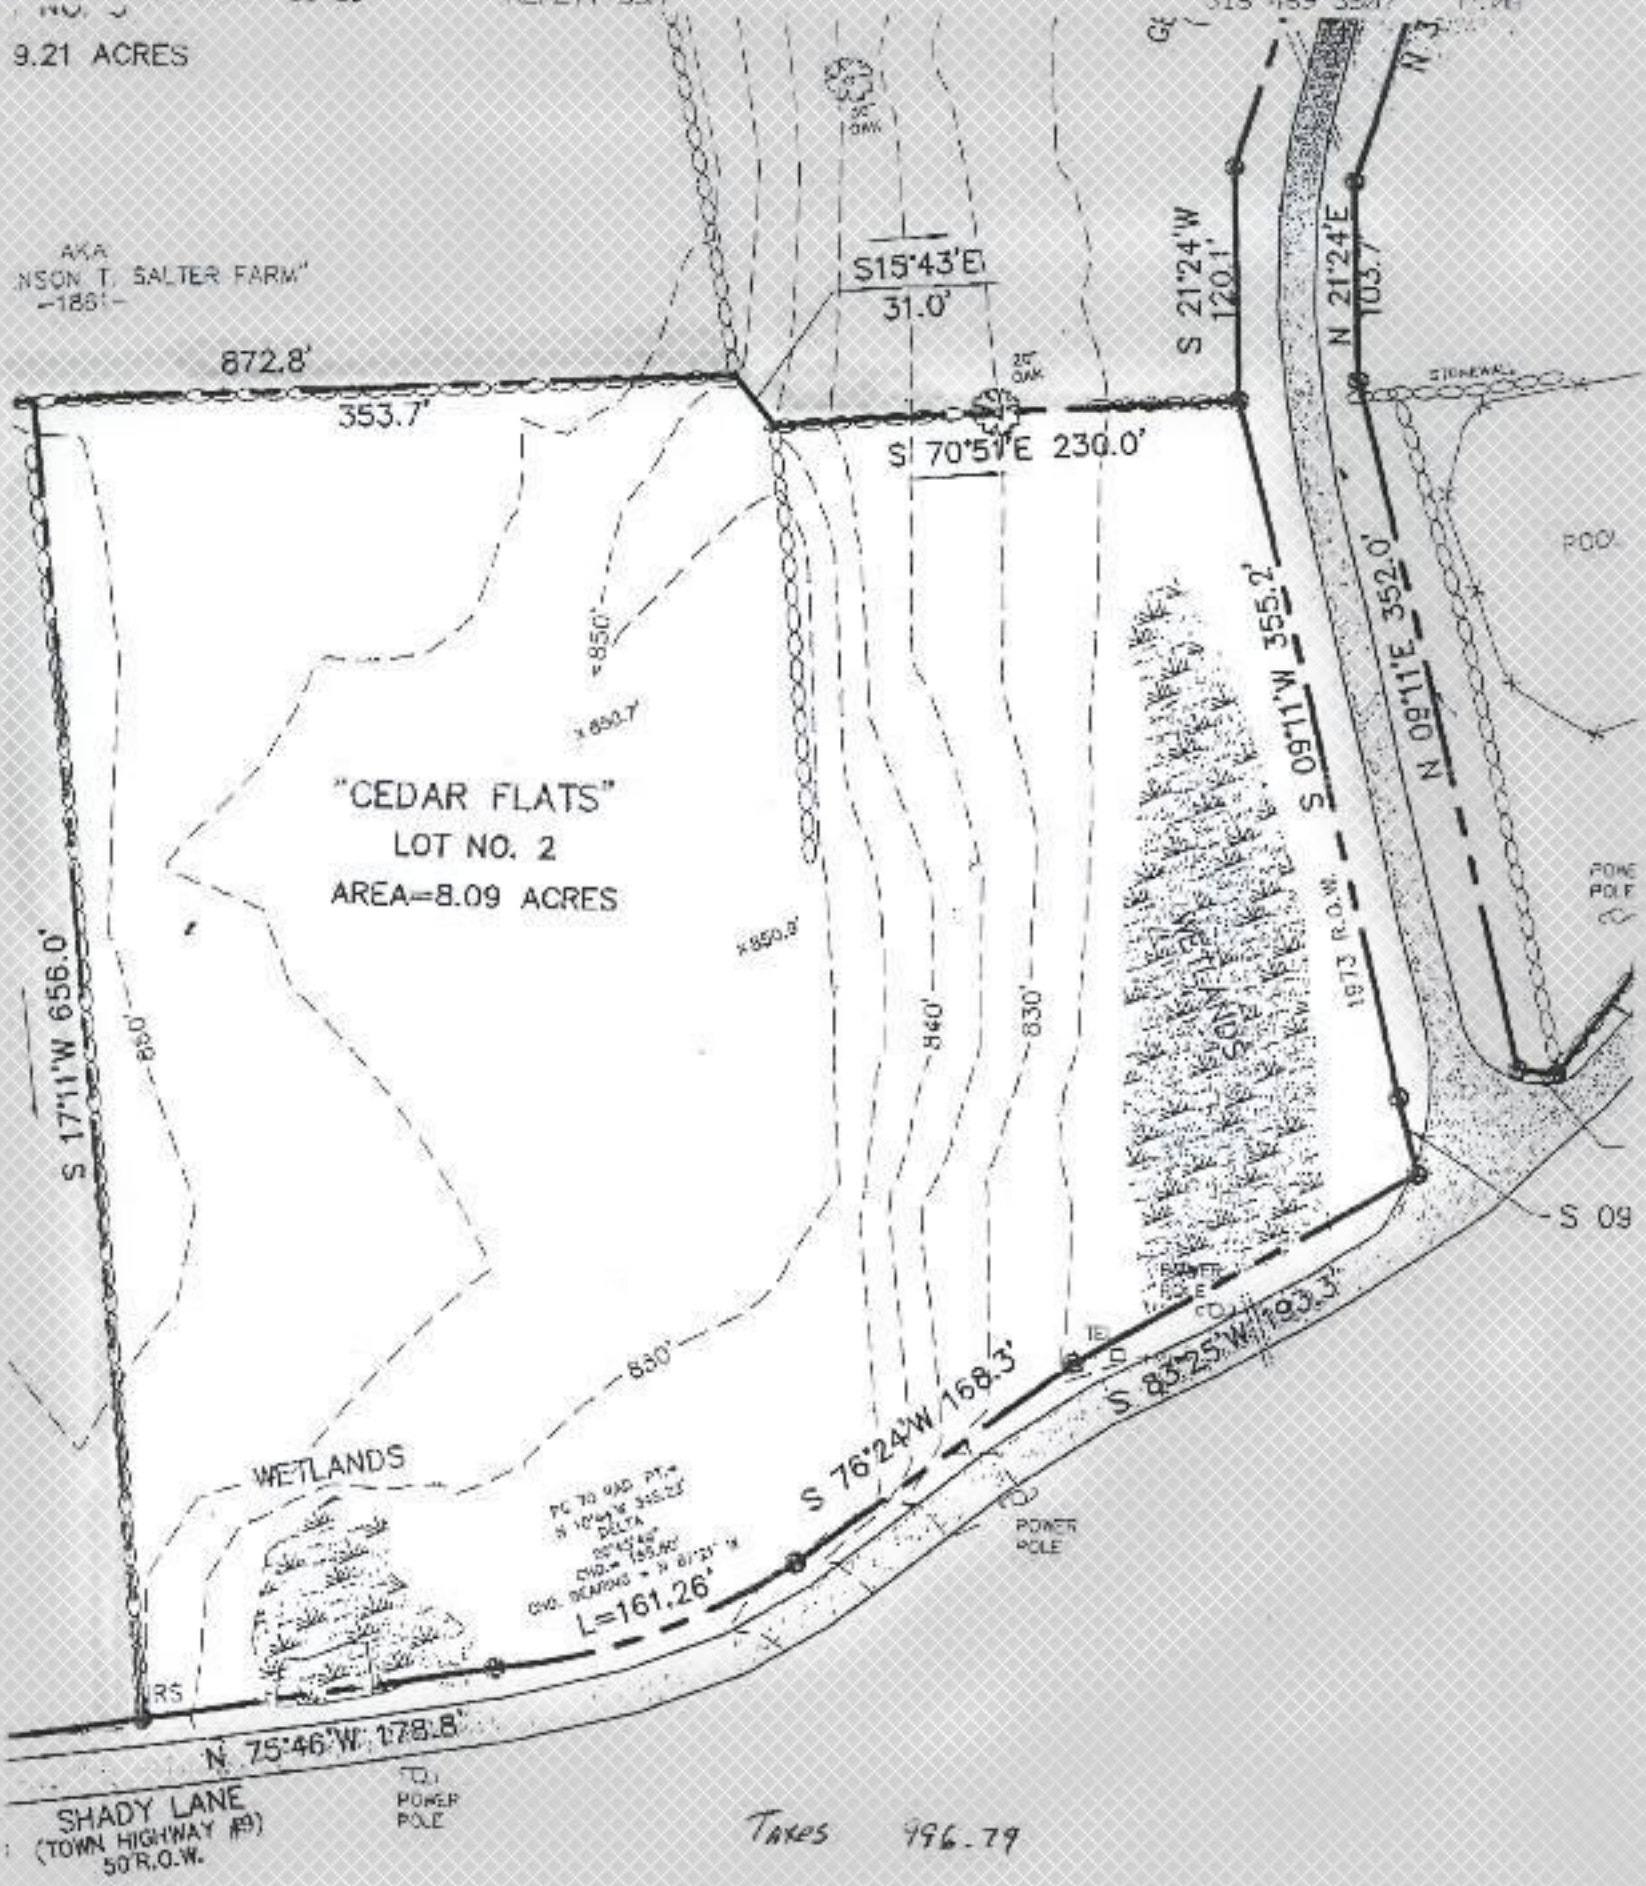

9.21 ACRES

AKA
"Nelson T. Salter Farm"
-1881-

TOWN OF NEW BALTIMORE PLANNING BOARD

PLAN