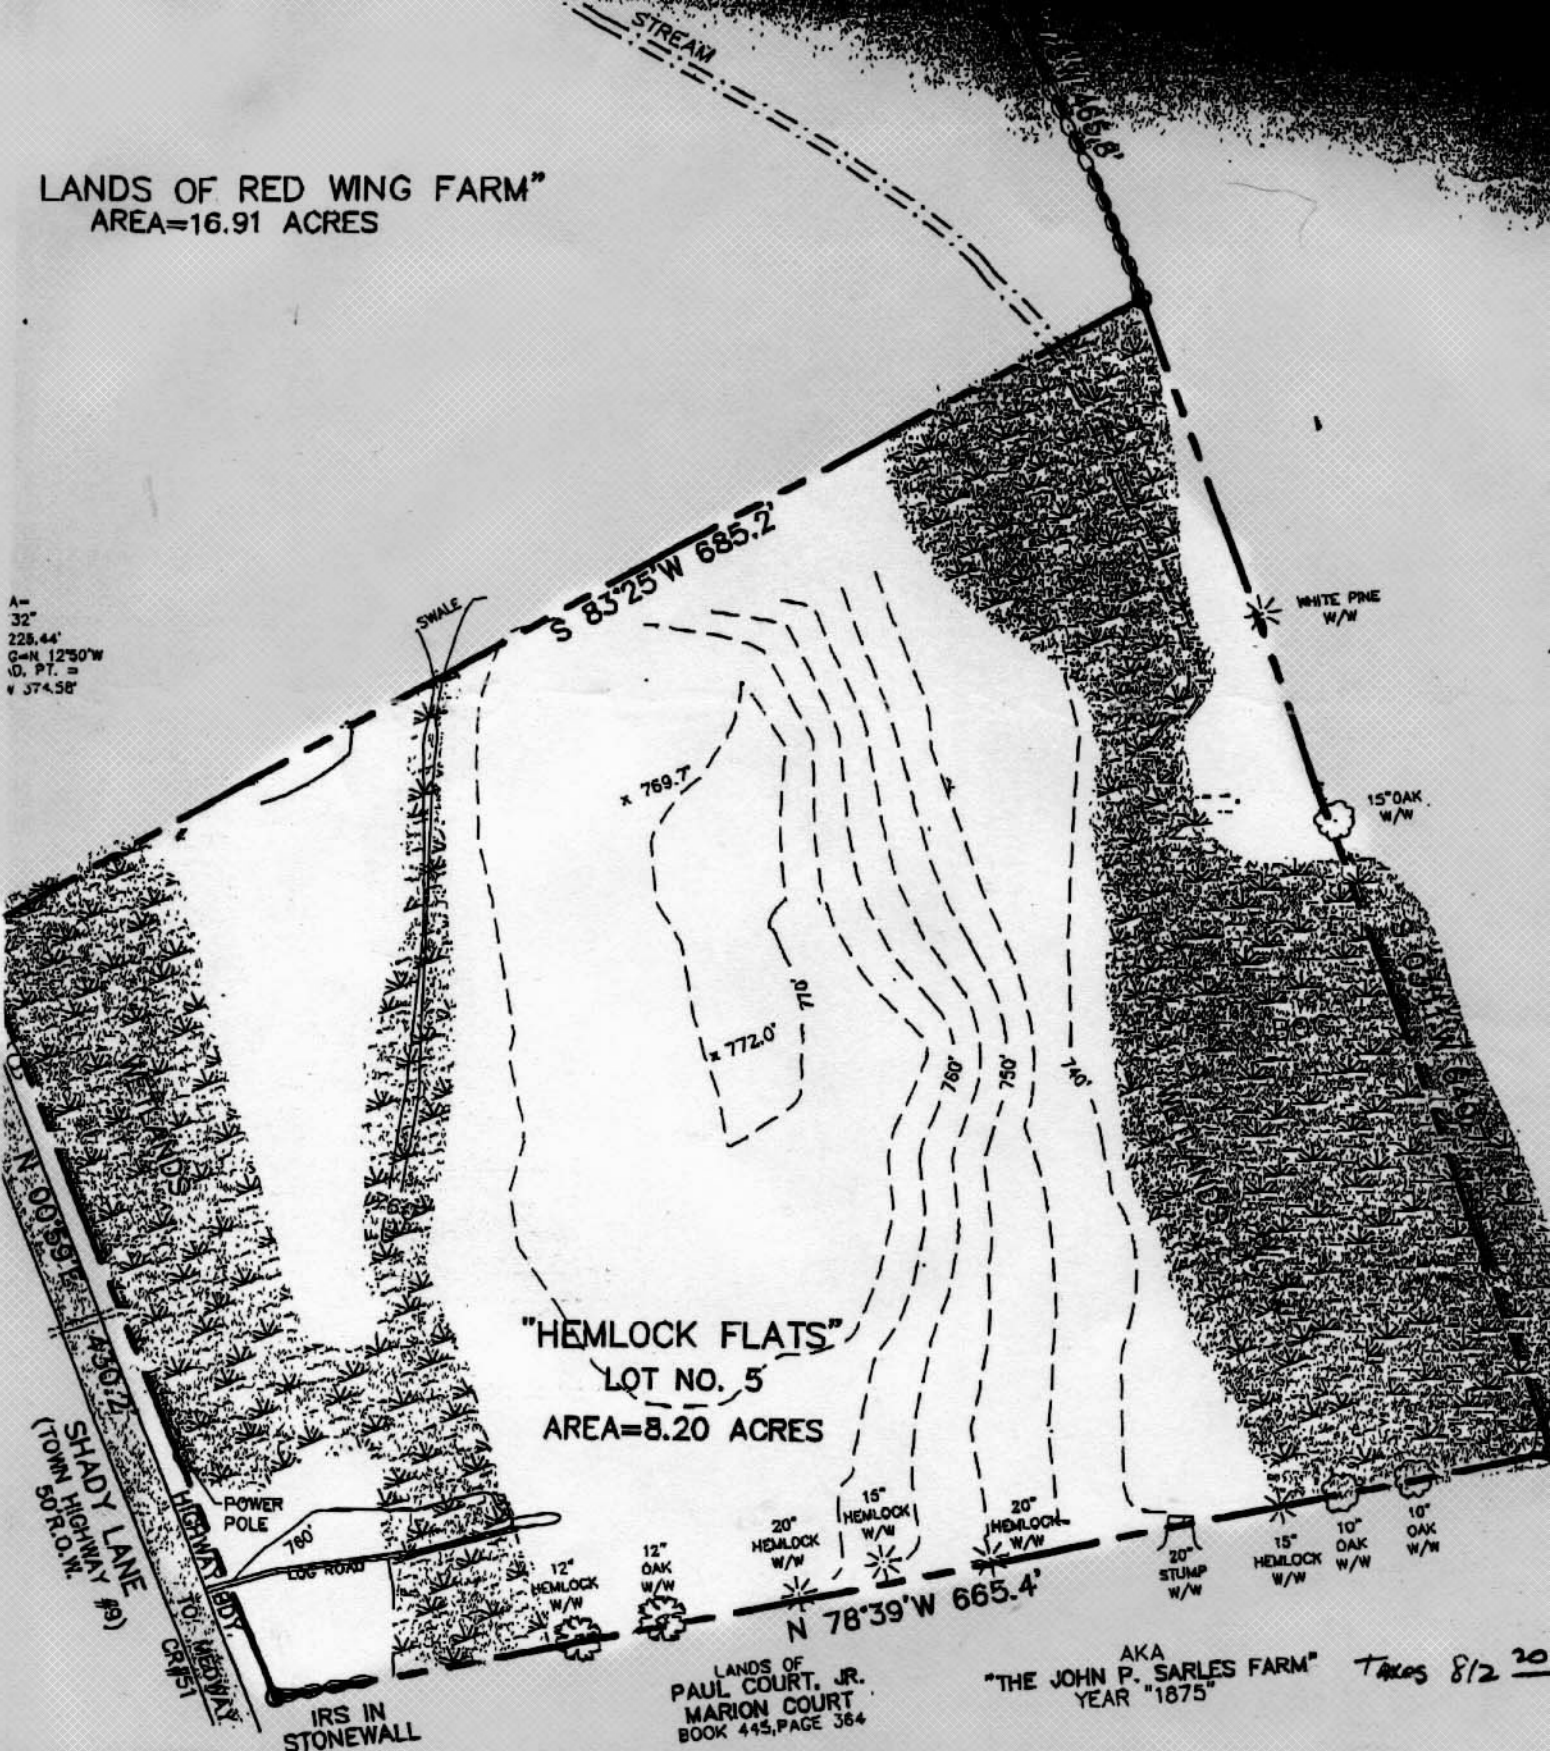

LANDS OF RED WING FARM"  
 AREA=16.91 ACRES

A= 32"  
 225.44'  
 C=N 12°30'W  
 D, PT. =  
 4 374.58'

BY	

N.Y.S. LIC. NO. #49,576

TOWN OF NEW BALTIMORE  
 COUNTY OF GREENE  
 STATE OF NEW YORK